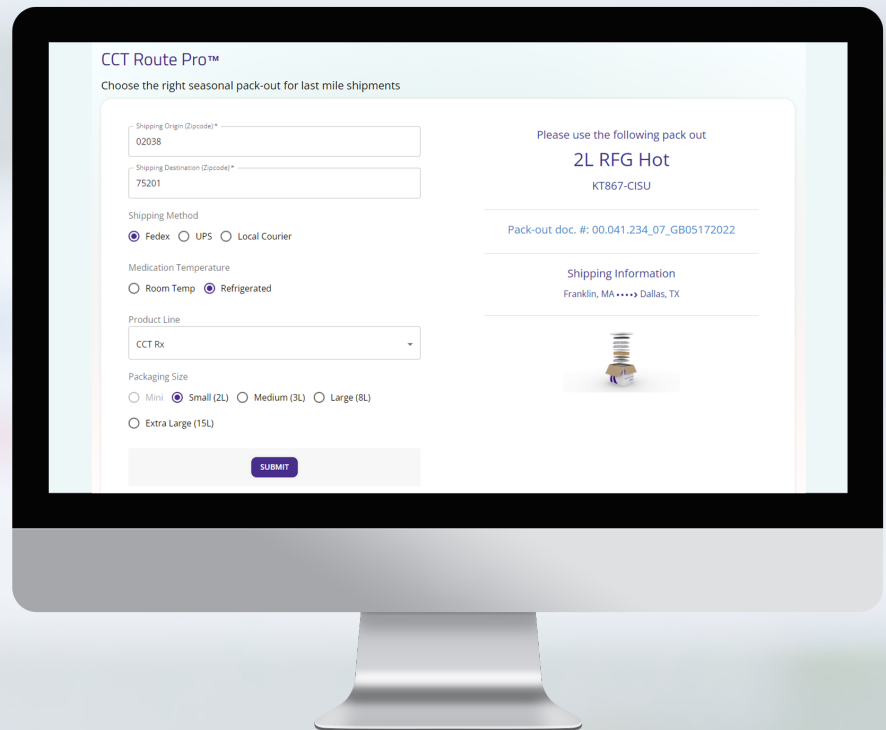

What is CCT Route Pro™?

CCT Route Pro is part of our digital suite of solutions and services available on CCT Smart Solutions portal. It is a digital tool used to determine the best pack-out for our last mile seasonal solutions (CCT Rx™, Rx Naturals™ and Rx Mini™) using a predetermined shipping route, predictive weather route and predictive APIs.