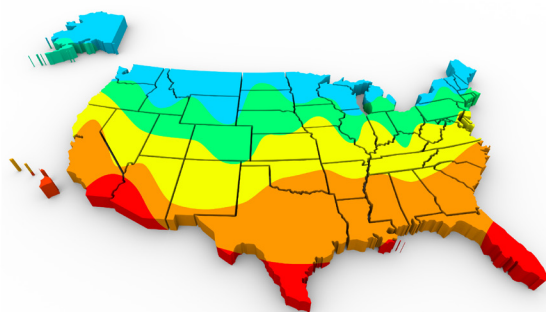

What is CCT Route Pro™?

CCT Route Pro is part of our digital suite of solutions and services available on CCT Smart Solutions portal. It is a digital tool used to determine the best pack-out for our last mile seasonal solutions (CCT Rx™, Rx Naturals™ and Rx Mini™) using a predetermined shipping route, predictive weather route and predictive APIs.

USA AVERAGE ANNUAL TEMPERATURE MAP

46.4 - 53.6	68.0 - 82.4
53.6 - 60.8	82.4 - 89.6
60.8 - 68.0	89.6 - 96.8

Why do you need CCT Route Pro?

- CCT Route Pro will provide you with guidance for selecting an appropriate pack-out for your shipment requirement.
- Given that climates vary dramatically throughout the US, using a calendar to determine when to switch seasonal pack-outs is not an accurate or recommended method for your shipments.
- CCT Route Pro takes the guesswork out of pack-out decisions to give you assurance that your shipments will arrive in compliance.
- By using CCT Route Pro, you will likely save money in shipping costs, gel packs, and product.